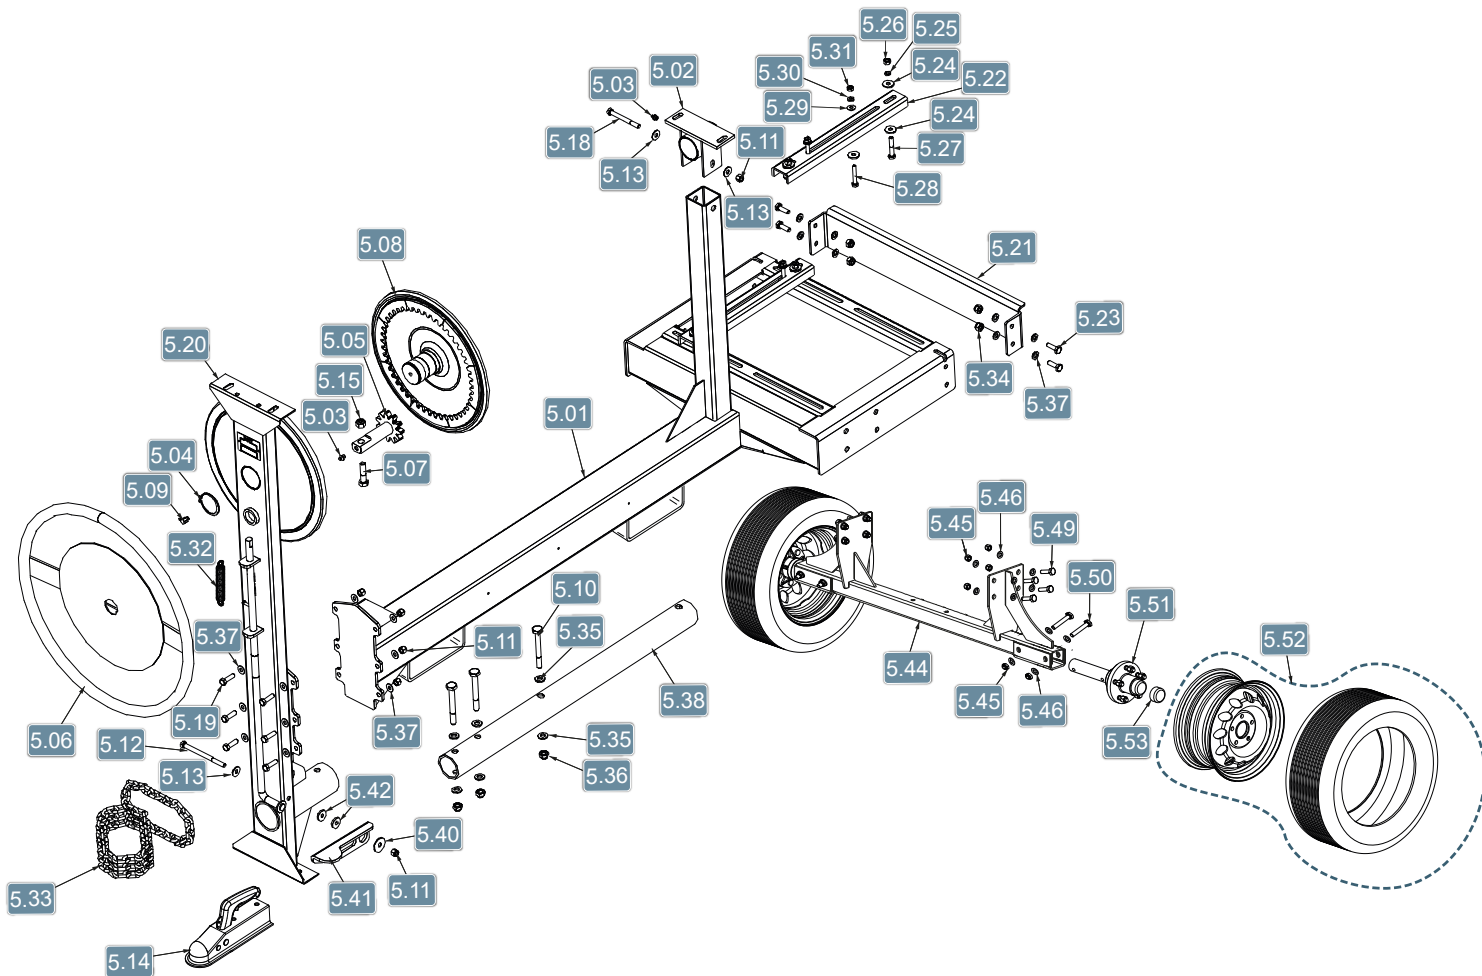

Chassis

Chassis

POS.	DESCRIPTION	QTY.	CODE	DRAWING
5.01	Chassis 400L HD	1	32105151	2105151
5.02	Bearing Support	1	31140055	3116001
5.03	Grease Fitting 1/8" Straight	2	24040101	-
5.04	Retaining Ring E-54	1	21060146	-
5.05	Shaft with Gear Z-11 HD	1	31020461	4114087
5.06	Steering Wheel 400L HD	1	31200017	3122170
5.07	Hex Bolt 1/2"x2"	1	21010313	-
5.08	Reducing	1	31220021	3121004
5.09	Grease Fitting 1/8"	1	24040105	-
5.10	Hex Bolt M12 x 100mm	3	21012741	-
5.11	Self Locking Hex Nut 3/8"	8	21021059	-
5.12	Hex Screw 3/8" X 5"	1	21010137	-
5.13	Flat Washer 3/8"	3	21030251	-
5.14	Trailer Coupling	1	3122537	3122537
5.15	Hex Nut 1/2"	1	21021070	-
5.18	Hex Bolt 3/8" X 3.1/2"	1	21013826	-
5.19	Hex Bolt 3/8"x1.1/4"	6	21010265	-
5.20	Large Column	1	33110207	3110207
5.21	Rear Closing	1	3137152	3137152
5.22	Engine Support	2	32060144	3112013
5.23	Hex Bolt M10x30	4	21012816	-
5.24	Thick Flat Washer 3/8"	12	21030230	-
5.25	Spring Washer 3/8"	4	21030163	-

POS.	DESCRIPTION	QTY.	CODE	DRAWING
5.26	Hex Nut 3/8"	4	21020117	-
5.27	Hex Bolt 3/8" x 2"	4	21010241	-
5.28	Hex Bolt 5/16"X2"	4	21010228	-
5.29	Flat Washer 5/16"	4	21030252	-
5.30	Spring Washer 5/16"	4	21030112	-
5.31	Hex Nut 5/16"	4	21021052	-
5.32	Traction Spring	1	21090116	-
5.33	Short link chain 1-4 inch	1	22060303	-
5.34	Self Locking Hex Nut M10	4	21021206	-
5.35	Flat Washer M12	6	29110907	-
5.36	Hex Nut BX M12x1,75	3	21021207	-
5.37	Flat Washer M10	16	21030676	-
5.38	Tow Bar Ø 2 1/2" x 800mm	1	4137179	4137179
5.40	Flat Washer 3/8"	1	21030233	-
5.41	Removable Pedal	1	34122584	4122584
5.42	Flat Washer 3/8"	2	21030204	-
5.44	Wheel Shaft	1	32105150	2105150
5.45	Hex Nut BX M12x1,75	12	21021207	-
5.46	Flat Washer M12	24	29110907	-
5.49	Hex Bolt M12x35	8	21013013	-
5.50	Hex Bolt M12x85mm	4	21012983	-
5.51	Wheel Hub	2	3137123	3137123
5.52	Pneumatic Wheel Rim A14"	2	-	-
5.53	Dust Cap	2	29119518	-