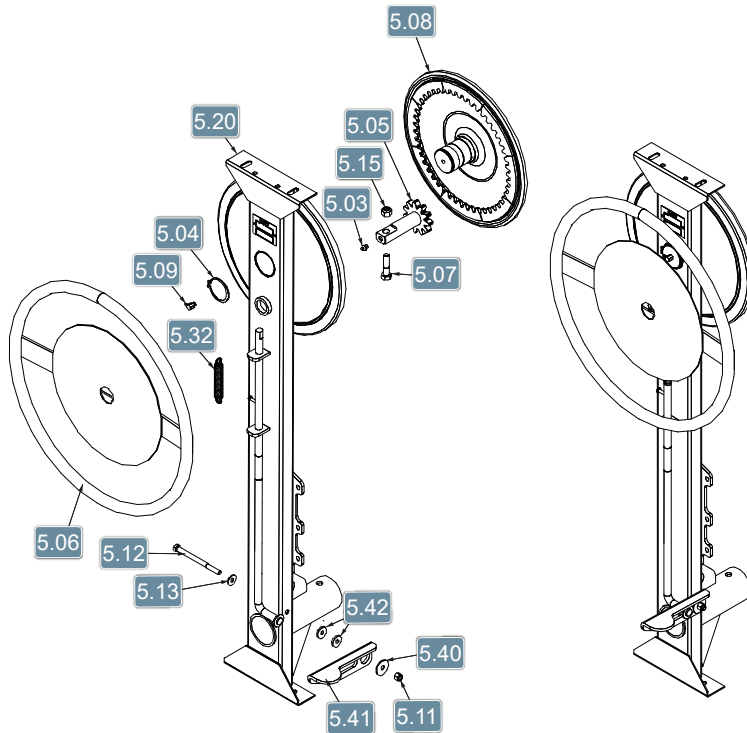

Drum

POS.	DESCRIPTION	QTY.	CODE	DRAWING
3.01	Drum 400L HD (11CuFt)	1	34600038	2107004
3.02	Segmented Crown Rack Gear	6	31180004	2124011
3.03	Hex Bolt 3/8"X2.1/4"	6	21013824	-
3.04	Flat Washer 3/8"	12	21030230	-
3.05	Hex Nut 3/8"	6	21021059	-
3.06	Drum Washer	6	30100070	4107003
3.07	Sealing Washer	6	30100114	4107002

KIT 02 - Large Column Assembly

POS.	DESCRIPTION	QTY.	CODE	DRAWING
5.03	Grease Fitting 1/8" Straight	1	24040101	-
5.04	Retaining Ring E-54	1	21060146	-
5.05	Shaft with Gear Z-11 HD	1	31020461	4114087
5.06	Steering Wheel 400L HD	1	31200017	3122170
5.07	Hex Bolt 1/2"x2"	1	21010313	-
5.08	Reducing	1	31220021	3121004
5.09	Grease Fitting 1/8"	1	24040105	-
5.11	Hex Nut 3/8"	1	21021059	-
5.12	Hex Screw 3/8" X 5"	1	21010137	-
5.13	Washer 3/8"	3	21030251	-
5.15	Hex Nut 1/2"	1	21021070	-
5.20	Large Column	1	33110207	310207
5.32	Traction Spring	1	21090116	-
5.40	Flat Washer 3/8"	1	21030233	-
5.41	Removable Pedal	1	4122584	4122584
5.42	Flat Washer 3/8"	2	21030204	-

POS.	DESCRIPTION	QTY.	CODE	DRAWING
5.26	Hex Nut 3/8"	4	21020117	-
5.27	Hex Bolt 3/8" x 2"	4	21010241	-
5.28	Hex Bolt 5/16"X2"	4	21010228	-
5.29	Flat Washer 5/16"	4	21030252	-
5.30	Spring Washer 5/16"	4	21030112	-
5.31	Hex Nut 5/16"	4	21021052	-
5.32	Traction Spring	1	21090116	-
5.33	Short link chain 1-4 inch	1	22060303	-
5.34	Self Locking Hex Nut M10	4	21021206	-
5.35	Flat Washer M12	6	29110907	-
5.36	Hex Nut BX M12x1,75	3	21021207	-
5.37	Flat Washer M10	16	21030676	-
5.38	Tow Bar Ø 2 1/2" x 800mm	1	4137179	4137179
5.40	Flat Washer 3/8"	1	21030233	-
5.41	Removable Pedal	1	34122584	4122584
5.42	Flat Washer 3/8"	2	21030204	-
5.44	Wheel Shaft	1	32105150	2105150
5.45	Hex Nut BX M12x1,75	12	21021207	-
5.46	Flat Washer M12	24	29110907	-
5.49	Hex Bolt M12x35	8	21013013	-
5.50	Hex Bolt M12x85mm	4	21012983	-
5.51	Wheel Hub	2	3137123	3137123
5.52	Pneumatic Wheel Rim A14"	2	-	-
5.53	Dust Cap	2	29119518	-