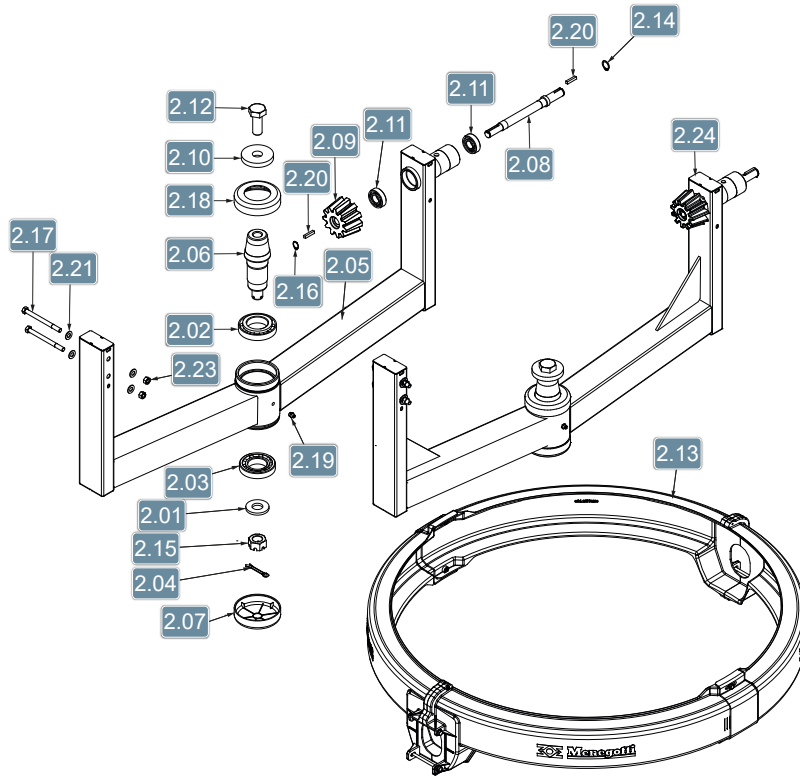

Steel Yoke

POS.	DESCRIPTION	QTY.	CODE	DRAWING
2.01	Flat Washer DN26	1	30100079	4122006
2.02	Bearing 30210	1	22020608	-
2.03	Bearing 30209	1	22020607	-
2.04	Cotter Pin 3/16"X1.1/2"	1	21050106	-
2.05	Steel Yoke 11 CuFt 400L HD	1	32460057	3106049
2.06	Central Axis	1	3114039	3114039
2.07	Cover	1	24110102	4122007
2.08	Pinion Shaft	1	31020026	3114002
2.09	Pinion Z-11	1	31030007	3123001
2.10	Drum Washer	1	21030232	4122008
2.11	Bearing 6204	2	22020206	-
2.12	Hex Bolt 7/8"x 2.1/4"	1	21013442	-
2.13	Kit Protection Rack Gear Plastic	1	32030067	3119147
2.14	Elastic Ring E-20	1	21060118	-
2.15	Castle Nut 1"	1	21020959	-
2.16	Elastic Ring E-17	1	21060115	-
2.17	Hex Bolt 3/8"x 4.1/2"	2	21010250	-
2.18	Cover with Hole	1	24110168	4122183
2.19	Grease Fitting 1/8" Straight	1	24040101	-
2.20	Key 6X6X30MM	2	30160002	4122009
2.21	Flat Washer 3/8"	4	21030251	-
2.23	Hex Nut 3/8"	2	21021059	-
2.24	Kit Steel Yoke	1	32460010	-