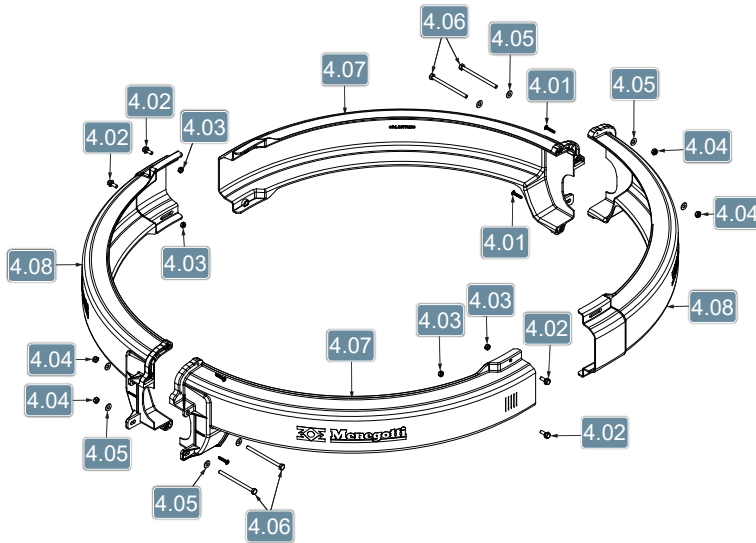

Rack Gear Protection

POS.	DESCRIPTION	QTY.	CODE	DRAWING
4.01	Screw M5x25mm	4	21011022	-
4.02	Hex Bolt M6x16mm	4	21012986	-
4.03	Hex Nut M6	4	21021104	-
4.04	Hex Nut 1/4"	4	21021004	-
4.05	Flat Washer 1/4"	8	21030214	-
4.06	Hex Bolt 1/4"X4"	4	21010184	-
4.07	Right - Rack Gear Protection	2	24110200	3119146
4.08	Left - Rack Gear Protection	2	24110199	3119145