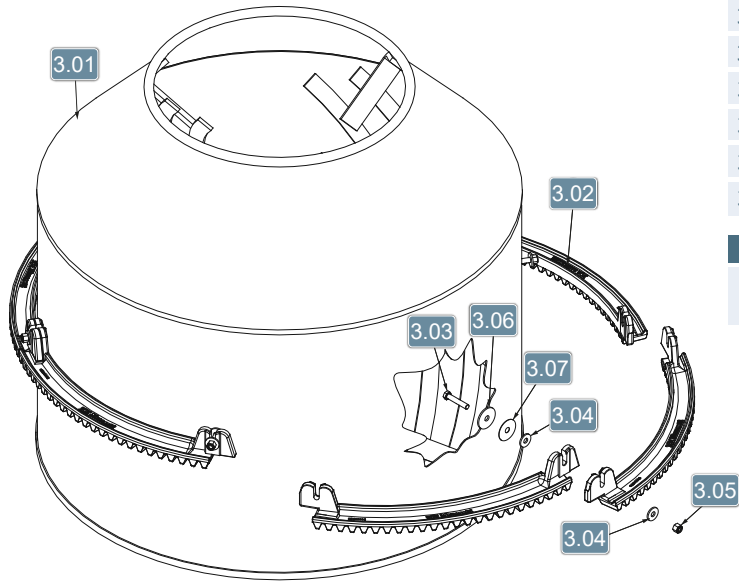

Drum

POS.	DESCRIPTION	QTY.	CODE	DRAWING
3.01	Drum 400L HD (11CuFt)	1	34600038	2107004
3.02	Segmented Crown Rack Gear	6	31180004	2124011
3.03	Hex Bolt 3/8"X2.1/4"	6	21013824	-
3.04	Flat Washer 3/8"	12	21030230	-
3.05	Hex Nut 3/8"	6	21021059	-
3.06	Drum Washer	6	30100070	4107003
3.07	Sealing Washer	6	30100114	4107002

POS.	DESCRIPTION	QTY.	CODE	DRAWING
KIT 01	Rack Gear Segmented (3.02 to 3.07) (segmented, washer, nut, bolt)	1	31180013	2124020