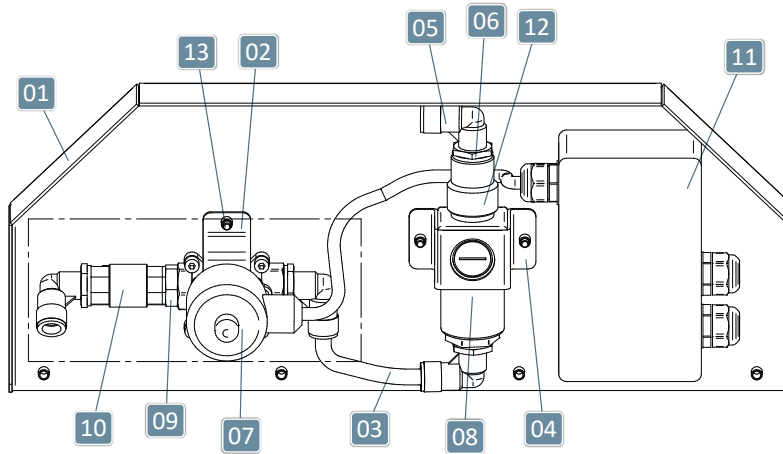

MENEGOTTI PARTS LIST
CONTINUOUS MIXER MGT
FAST MIXER

Illustrative image.

MENEGOTTI
NORTH AMERICA 

General Assembly

POS.	DESCRIPTION	QTY.	CODE	DRAWING
1	Handlebar	1	-	7172104
2	Handle	2	24070171	4122390
3	Base Frame	1	-	7172103
4	Wheel Lock Washer	2	-	1172106
5	Pressure Washer Medium M8	4	21030505	-
6	Hexagonal screw 5/16"x1"	4	21010235	-
7	Flat Washer M8	2	21030702	-
8	Wheel	2	29119213	-
9	Mixer Body	1	-	7172201
10	Helicoidal Shaft	1	-	6172202
11	Key 5x5x60mm	1	-	6172203
12	Gearmotor Clamp	1	-	1172212
13	Gasket U4	1	24020801	-
14	Hexagonal Screw 5/16" x 1"	6	21010235	-
15	Flat washer M8	10	21030702	-
16	Pressure Washer Medium M8	2	21030505	-
17	Motor 0.5CV 4P 127V 60Hz	1	23011972	-
18	Gearmotor 1:15	1	29119523	-
19	Bearing Support	1	29110605	-
20	Screw M6x12	4	21011670	-
21	Elastic Ring Ø14	1	21060112	-
22	Helicoidal	1	-	7172403
23	Distributor Tube	1	-	7172501

Panel Assembly

POS.	DESCRIPTION	QTY.	CODE	DRAWING
1	Panel	1	-	7172301
2	Valve Support	1	-	1172302
3	Hose PU 10mm	120mm	24030256	-
4	Flow Meter Support	1	-	1172303
5	Elbow connection 1/2"	4	25120435	-
6	Reduction Buch 3/4" x 1/2"	1	25120434	-
7	Solenoid Valve 1/2"	1	29119503	-
8	Flow Meter	1	29119502	-
9	Double Nipple 1/2"	1	25120403	-
10	Valve Sphere 1/2"	1	25020603	-
11	Electric Kit Fast Mixer	1	32481051	-
12	Reduction Sleeve 3/4" x 1/2"	1	25120436	-
13	Screw 3/8" x 1"	4	21010266	-