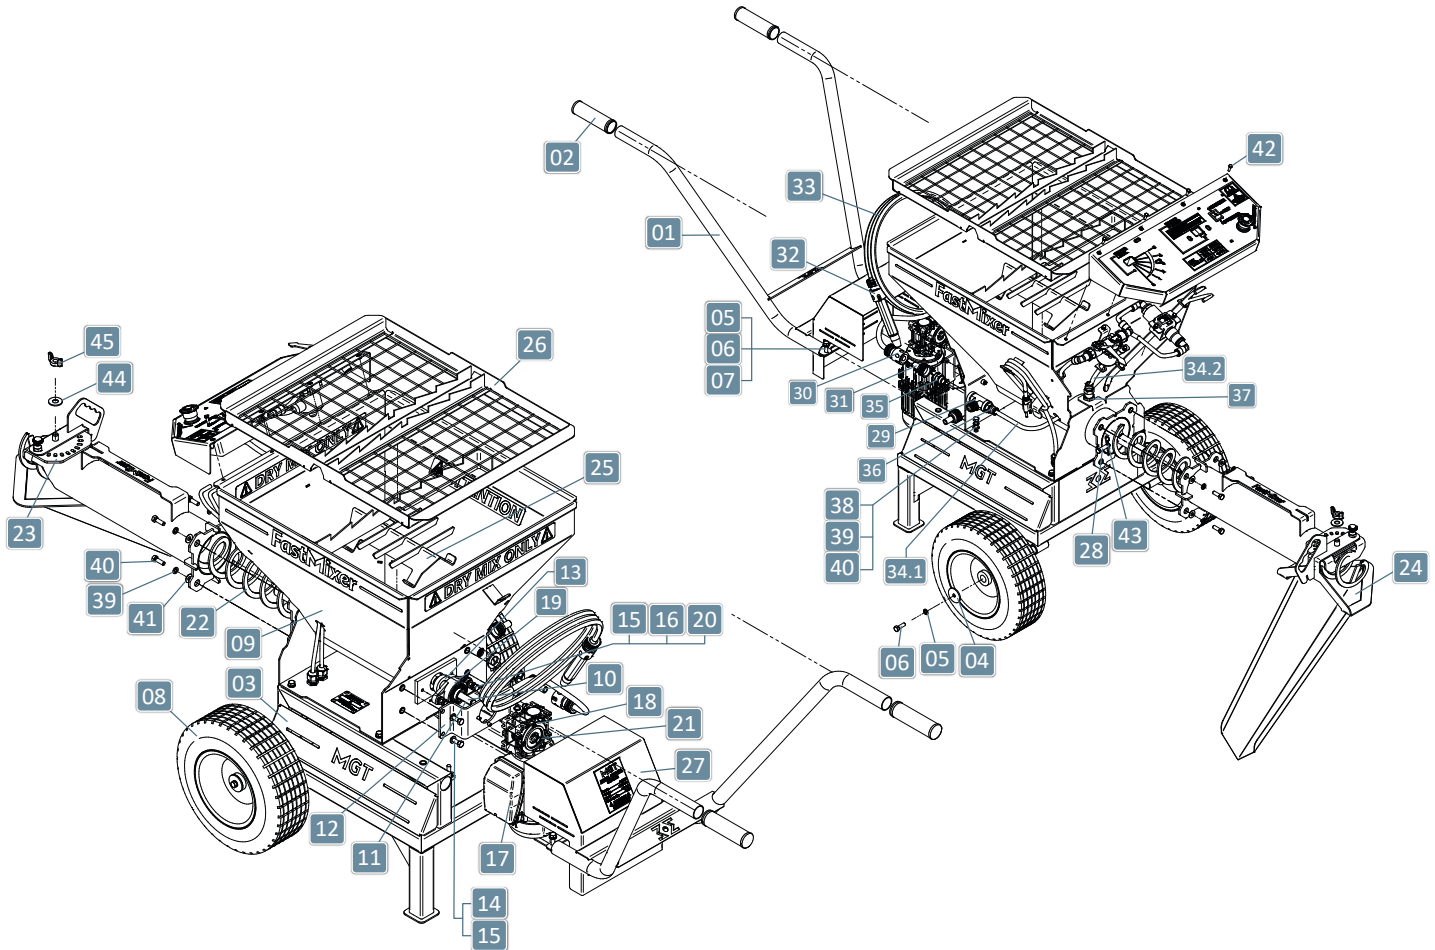

MENEGOTTI PARTS LIST
CONTINUOUS MIXER MGT
FAST MIXER

Illustrative image.

MENEGOTTI
NORTH AMERICA 

General Assembly

POS.	DESCRIPTION	QTY.	CODE	DRAWING
1	Handlebar	1	-	7172104
2	Handle	2	24070171	4122390
3	Base Frame	1	-	7172103
4	Wheel Lock Washer	2	-	1172106
5	Pressure Washer Medium M8	4	21030505	-
6	Hexagonal screw 5/16"x1"	4	21010235	-
7	Flat Washer M8	2	21030702	-
8	Wheel	2	29119213	-
9	Mixer Body	1	-	7172201
10	Helicoidal Shaft	1	-	6172202
11	Key 5x5x60mm	1	-	6172203
12	Gearmotor Clamp	1	-	1172212
13	Gasket U4	1	24020801	-
14	Hexagonal Screw 5/16" x 1"	6	21010235	-
15	Flat washer M8	10	21030702	-
16	Pressure Washer Medium M8	2	21030505	-
17	Motor 0.5CV 4P 127V 60Hz	1	23011972	-
18	Gearmotor 1:15	1	29119523	-
19	Bearing Support	1	29110605	-
20	Screw M6x12	4	21011670	-
21	Elastic Ring Ø14	1	21060112	-
22	Helicoidal	1	-	7172403
23	Distributor Tube	1	-	7172501

Panel Assembly

POS.	DESCRIPTION	QTY.	CODE	DRAWING
1	Panel	1	-	7172301
2	Valve Support	1	-	1172302
3	Hose PU 10mm	120mm	24030256	-
4	Flow Meter Support	1	-	1172303
5	Elbow connection 1/2"	4	25120435	-
6	Reduction Buch 3/4" x 1/2"	1	25120434	-
7	Solenoid Valve 1/2"	1	29119503	-
8	Flow Meter	1	29119502	-
9	Double Nipple 1/2"	1	25120403	-
10	Valve Sphere 1/2"	1	25020603	-
11	Electric Kit Fast Mixer	1	32481051	-
12	Reduction Sleeve 3/4" x 1/2"	1	25120436	-
13	Screw 3/8" x 1"	4	21010266	-