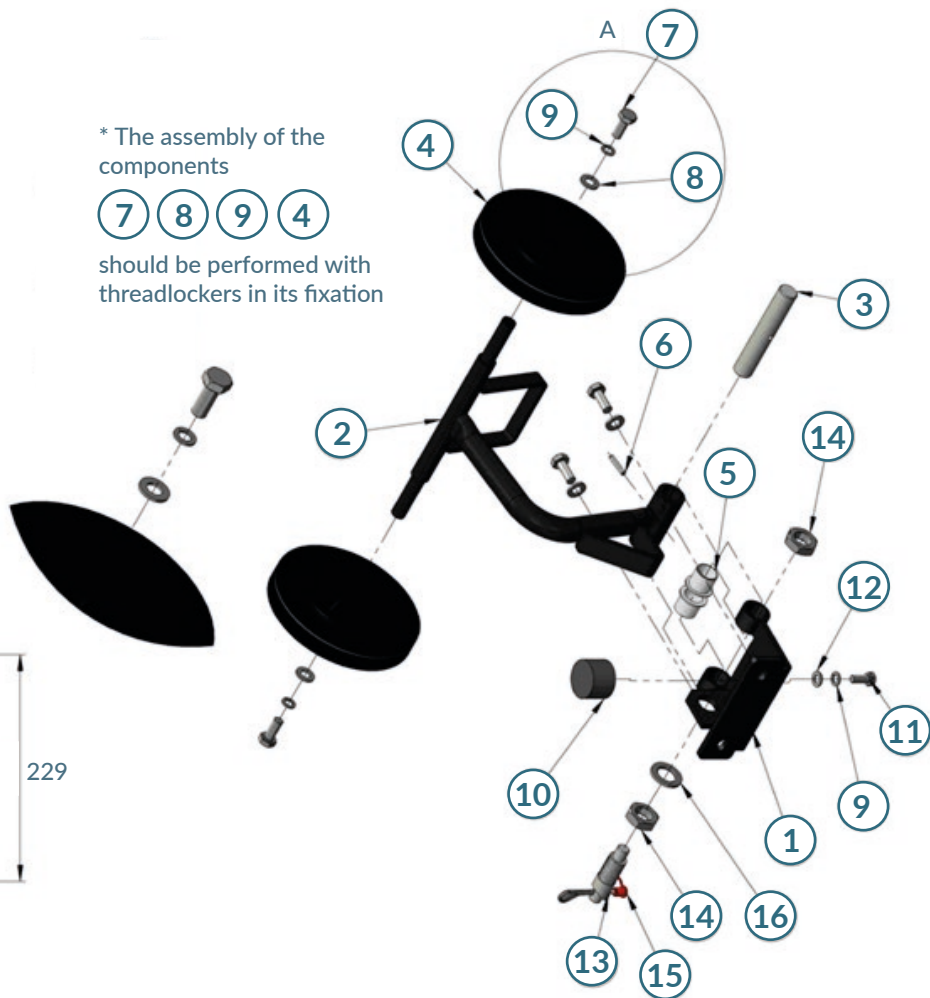

N/A = Item will not be sold separately

IMAGE C

NO.	DESCRIPTION	QTY.	CODE
CJ-2	Handle Assembly with the bushings	1	29114370
C01	Handle	1	N/A
C02	Bushing	2	N/A

N/A = Item will not be sold separately

IMAGE D

\* The assembly of the components

should be performed with threadlockers in its fixation

NO.	DESCRIPTION	QTY.	CODE
CJ-3	Wheel Kit Assembly	1	29114380
D01	Base	1	N/A
D02	Arm	1	N/A
D03	Shaft	1	N/A
D04	Wheel + Spacer	2	N/A
D05	Bushing	2	N/A
D06	Pin	1	N/A
D07	Bolt	4	N/A
D08	Washer	4	N/A
D09	Washer	3	N/A
D10	Rubber	1	N/A
D11	Bolt	1	N/A
D12	Washer	1	N/A
D13	Pin	2	N/A
D14	Hex nut	2	N/A
D15	Grease Cover	1	N/A
D16	Washer	1	N/A

N/A = Item will not be sold separately

IMAGE E

\* LUBRICATE: OIL 20W50 (50ml)

\* Use threadlockers in fixing these components

NO.	DESCRIPTION	QTY.	CODE
CJ-4	Eccentric Assembly	1	N/A
E01	Housing	1	29114381
E02	Shaft	1	29114382
E03	Bearing	2	N/A
E04	Cover With Hole	1	29114383
E05	Cover	1	29114384
E06	Pulley	1	29114385
E07	Protector	1	29114386
E08	Gasket	1	29114387
E09	Bottom protection	1	29114388
E10	Oil Seal	1	N/A
E11	Spacer (0,1mm)	1	29114389
E12	Spacer (0,2mm)	1	29114390