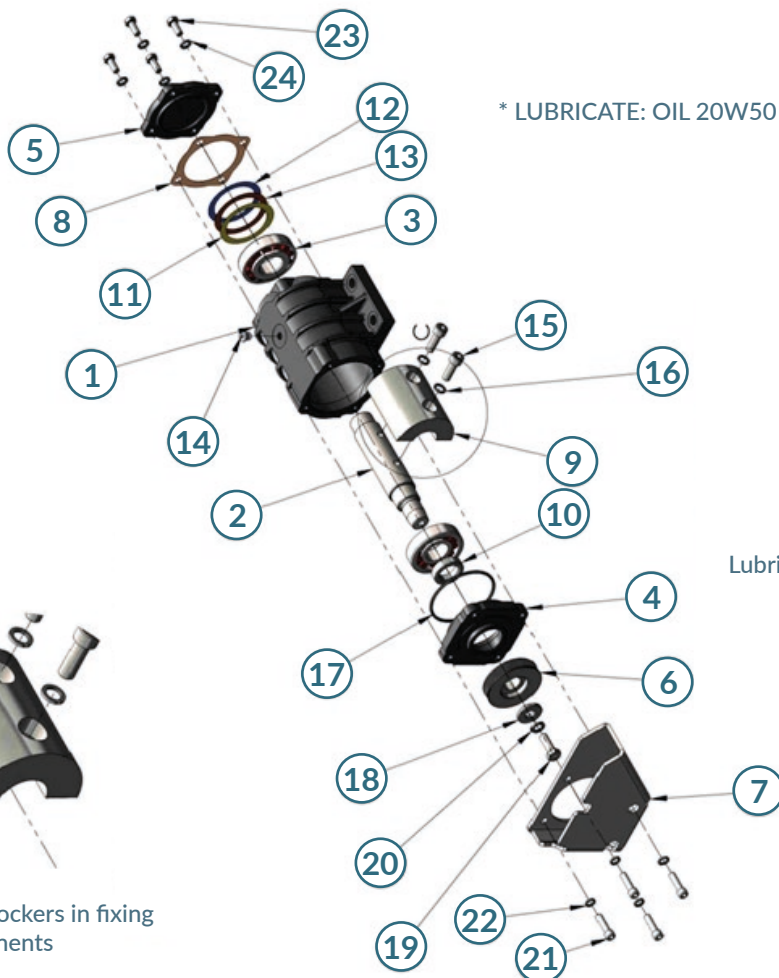

\* The assembly of the components

should be performed with threadlockers in its fixation

NO.	DESCRIPTION	QTY.	CODE
CJ-3	Wheel Kit Assembly	1	29114380
D01	Base	1	N/A
D02	Arm	1	N/A
D03	Shaft	1	N/A
D04	Wheel + Spacer	2	N/A
D05	Bushing	2	N/A
D06	Pin	1	N/A
D07	Bolt	4	N/A
D08	Washer	4	N/A
D09	Washer	3	N/A
D10	Rubber	1	N/A
D11	Bolt	1	N/A
D12	Washer	1	N/A
D13	Pin	2	N/A
D14	Hex nut	2	N/A
D15	Grease Cover	1	N/A
D16	Washer	1	N/A

N/A = Item will not be sold separately

IMAGE E

\* LUBRICATE: OIL 20W50 (50ml)

\* Use threadlockers in fixing these components

NO.	DESCRIPTION	QTY.	CODE
CJ-4	Eccentric Assembly	1	N/A
E01	Housing	1	29114381
E02	Shaft	1	29114382
E03	Bearing	2	N/A
E04	Cover With Hole	1	29114383
E05	Cover	1	29114384
E06	Pulley	1	29114385
E07	Protector	1	29114386
E08	Gasket	1	29114387
E09	Bottom protection	1	29114388
E10	Oil Seal	1	N/A
E11	Spacer (0,1mm)	1	29114389
E12	Spacer (0,2mm)	1	29114390

N/A = Item will not be sold separately

IMAGE F

NO.	DESCRIPTION	QTY.	CODE
CJ-A06	Clutch Assembly	1	29110048
F01	Circlip	1	N/A
F02	Clutch Drum	1	N/A
F03	Circlip	1	N/A
F04	Bearing	1	N/A
F05	Clutch Shoe	2	29116015
F06	Clutch Counterweight	2	N/A
F07	Clutch Spring	4	29115841
F08	Clutch Hub	1	N/A
F09	Clutch Washer	1	N/A
F10	Circlip	1	N/A