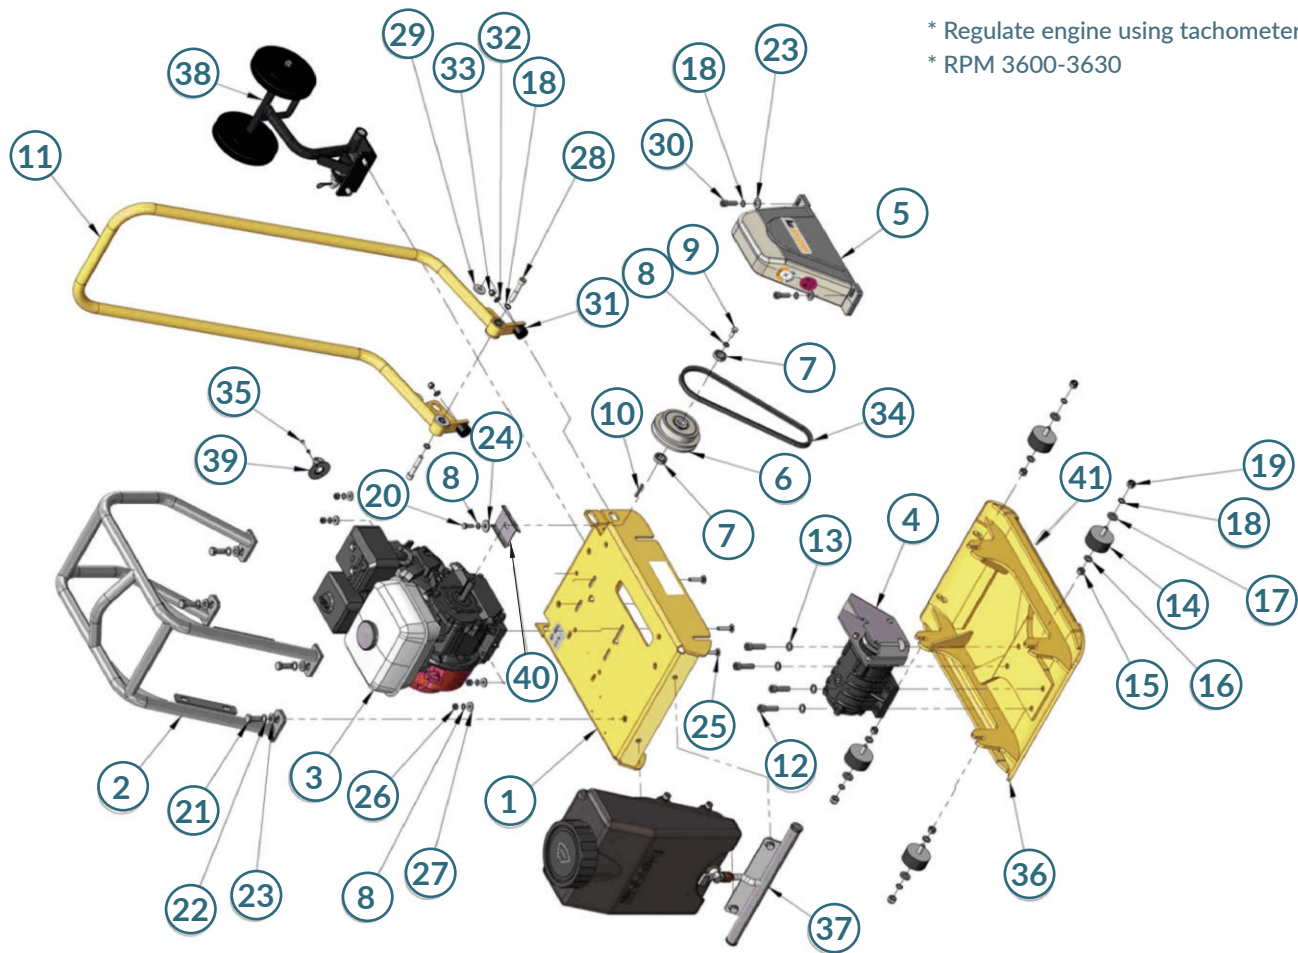

MENEGOTTI PARTS LIST  
VIBRATORY COMPACTOR  
MPC 80

Illustrative Image.

**MENEGOTTI**  
NORTH AMERICA 

\* Regulate engine using tachometer

\* RPM 3600-3630

NO.	DESCRIPTION	QTY.	CODE	NO.	DESCRIPTION	QTY.	CODE
A01	Painted Console	1	29114365	A21	Bolt	4	N/A
A02	Engine Protection	1	29114366	A22	Washer	4	N/A
A03	Engine	1	N/A	A23	Washer	6	N/A
A04	Eccentric	1	N/A	A24	Washer	1	N/A
A05	Pulley Protection	1	29114368	A25	Bolt	4	N/A
A06	Clutch	1	29110048	A26	Nut	4	N/A
A07	Spacer	2	29114369	A27	Washer	4	N/A
A08	Washer	6	N/A	A28	Bolt	2	N/A
A09	Bolt	1	N/A	A29	Washer	2	N/A
A10	Key	1	N/A	A30	Bolt	2	N/A
A11	Handle Assembly	1	29114370	A31	Rubber	2	29114371
A12	Bolt	4	N/A	A32	Washer	2	N/A
A13	Washer	4	N/A	A33	Nut	2	N/A
A14	Rubber	4	29111879	A34	V-Belt	1	N/A
A15	Nut	4	N/A	A35	Bolt	2	N/A
A16	Washer	4	N/A	A36	Base Plate	1	29114372
A17	Washer	4	N/A	A37	Sprinkler	1	29114373
A18	Washer	8	N/A	A38	Wheel Kit	1	29114380
A19	Nut	4	N/A	A39	Baffle	1	29114367
A20	Bolt	1	N/A	A40	Oil Drainer	1	29114374
				A41	Polyurethane Blanket	1	29116604

N/A = Item will not be sold separately

IMAGE B

NO.	DESCRIPTION	QTY.	CODE
CJ-1	Full Water Sprinkler	1	29114373
B01	Water Tank	1	29114375
B02	Cap	1	29114376
B03	Connection	1	29114377
B04	Cock	1	29114378
B05	Washer	1	N/A
B06	Hose 85mm	1	29114379
B07	Washer	6	N/A
B08	Bolt	2	N/A
B09	Washer	4	N/A
B10	Bolt	4	N/A
B11	Sprinkler	1	N/A

N/A = Item will not be sold separately

IMAGE E

\* LUBRICATE: OIL 20W50 (50ml)

\* Use threadlockers in fixing these components

NO.	DESCRIPTION	QTY.	CODE
CJ-4	Eccentric Assembly	1	N/A
E01	Housing	1	29114381
E02	Shaft	1	29114382
E03	Bearing	2	N/A
E04	Cover With Hole	1	29114383
E05	Cover	1	29114384
E06	Pulley	1	29114385
E07	Protector	1	29114386
E08	Gasket	1	29114387
E09	Bottom protection	1	29114388
E10	Oil Seal	1	N/A
E11	Spacer (0,1mm)	1	29114389
E12	Spacer (0,2mm)	1	29114390