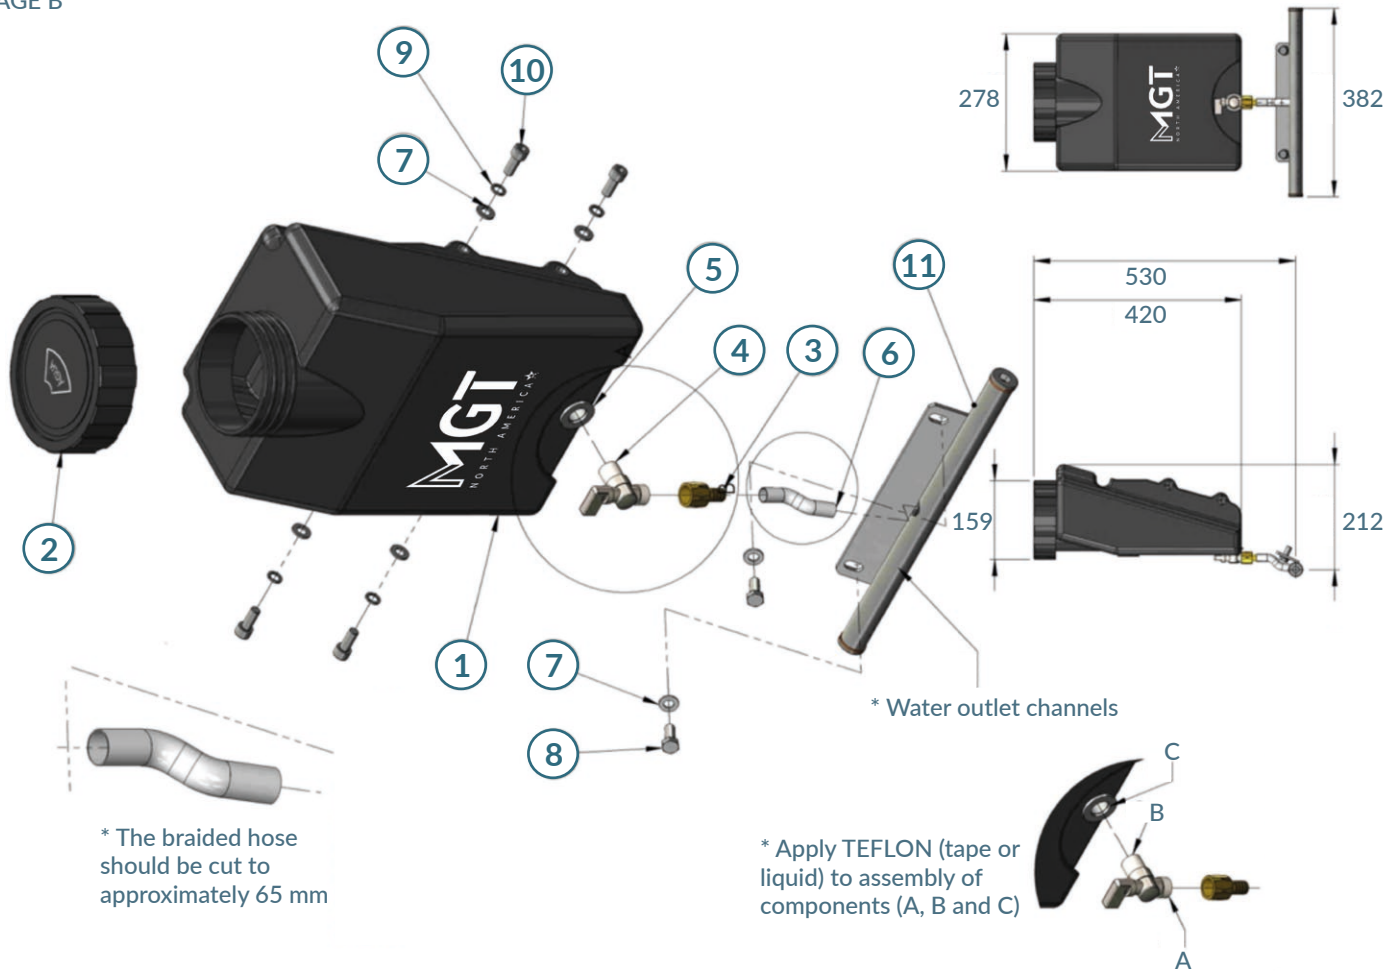

MENEGOTTI PARTS LIST  
VIBRATORY COMPACTOR  
MPC 80

Illustrative Image.

**MENEGOTTI**  
NORTH AMERICA 

\* Regulate engine using tachometer

\* RPM 3600-3630

NO.	DESCRIPTION	QTY.	CODE	NO.	DESCRIPTION	QTY.	CODE
A01	Painted Console	1	29114365	A21	Bolt	4	N/A
A02	Engine Protection	1	29114366	A22	Washer	4	N/A
A03	Engine	1	N/A	A23	Washer	6	N/A
A04	Eccentric	1	N/A	A24	Washer	1	N/A
A05	Pulley Protection	1	29114368	A25	Bolt	4	N/A
A06	Clutch	1	29110048	A26	Nut	4	N/A
A07	Spacer	2	29114369	A27	Washer	4	N/A
A08	Washer	6	N/A	A28	Bolt	2	N/A
A09	Bolt	1	N/A	A29	Washer	2	N/A
A10	Key	1	N/A	A30	Bolt	2	N/A
A11	Handle Assembly	1	29114370	A31	Rubber	2	29114371
A12	Bolt	4	N/A	A32	Washer	2	N/A
A13	Washer	4	N/A	A33	Nut	2	N/A
A14	Rubber	4	29111879	A34	V-Belt	1	N/A
A15	Nut	4	N/A	A35	Bolt	2	N/A
A16	Washer	4	N/A	A36	Base Plate	1	29114372
A17	Washer	4	N/A	A37	Sprinkler	1	29114373
A18	Washer	8	N/A	A38	Wheel Kit	1	29114380
A19	Nut	4	N/A	A39	Baffle	1	29114367
A20	Bolt	1	N/A	A40	Oil Drainer	1	29114374
				A41	Polyurethane Blanket	1	29116604

N/A = Item will not be sold separately

IMAGE B

NO.	DESCRIPTION	QTY.	CODE
CJ-1	Full Water Sprinkler	1	29114373
B01	Water Tank	1	29114375
B02	Cap	1	29114376
B03	Connection	1	29114377
B04	Cock	1	29114378
B05	Washer	1	N/A
B06	Hose 85mm	1	29114379
B07	Washer	6	N/A
B08	Bolt	2	N/A
B09	Washer	4	N/A
B10	Bolt	4	N/A
B11	Sprinkler	1	N/A

N/A = Item will not be sold separately

IMAGE E

\* LUBRICATE: OIL 20W50 (50ml)

\* Use threadlockers in fixing these components

NO.	DESCRIPTION	QTY.	CODE
CJ-4	Eccentric Assembly	1	N/A
E01	Housing	1	29114381
E02	Shaft	1	29114382
E03	Bearing	2	N/A
E04	Cover With Hole	1	29114383
E05	Cover	1	29114384
E06	Pulley	1	29114385
E07	Protector	1	29114386
E08	Gasket	1	29114387
E09	Bottom protection	1	29114388
E10	Oil Seal	1	N/A
E11	Spacer (0,1mm)	1	29114389
E12	Spacer (0,2mm)	1	29114390