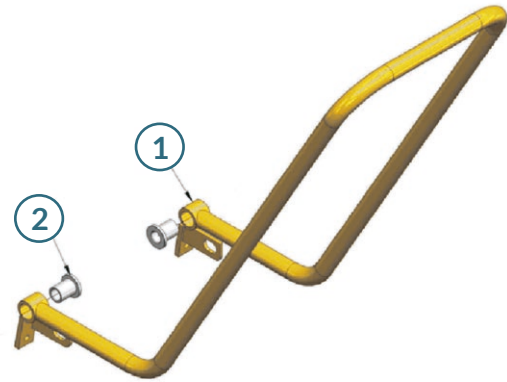

MENEGOTTI PARTS LIST  
VIBRATORY COMPACTOR  
MPC 80

Illustrative Image.

**MENEGOTTI**  
NORTH AMERICA 

\* Regulate engine using tachometer

\* RPM 3600-3630

NO.	DESCRIPTION	QTY.	CODE	NO.	DESCRIPTION	QTY.	CODE
A01	Painted Console	1	29114365	A21	Bolt	4	N/A
A02	Engine Protection	1	29114366	A22	Washer	4	N/A
A03	Engine	1	N/A	A23	Washer	6	N/A
A04	Eccentric	1	N/A	A24	Washer	1	N/A
A05	Pulley Protection	1	29114368	A25	Bolt	4	N/A
A06	Clutch	1	29110048	A26	Nut	4	N/A
A07	Spacer	2	29114369	A27	Washer	4	N/A
A08	Washer	6	N/A	A28	Bolt	2	N/A
A09	Bolt	1	N/A	A29	Washer	2	N/A
A10	Key	1	N/A	A30	Bolt	2	N/A
A11	Handle Assembly	1	29114370	A31	Rubber	2	29114371
A12	Bolt	4	N/A	A32	Washer	2	N/A
A13	Washer	4	N/A	A33	Nut	2	N/A
A14	Rubber	4	29111879	A34	V-Belt	1	N/A
A15	Nut	4	N/A	A35	Bolt	2	N/A
A16	Washer	4	N/A	A36	Base Plate	1	29114372
A17	Washer	4	N/A	A37	Sprinkler	1	29114373
A18	Washer	8	N/A	A38	Wheel Kit	1	29114380
A19	Nut	4	N/A	A39	Baffle	1	29114367
A20	Bolt	1	N/A	A40	Oil Drainer	1	29114374
				A41	Polyurethane Blanket	1	29116604

N/A = Item will not be sold separately

IMAGE B

NO.	DESCRIPTION	QTY.	CODE
CJ-1	Full Water Sprinkler	1	29114373
B01	Water Tank	1	29114375
B02	Cap	1	29114376
B03	Connection	1	29114377
B04	Cock	1	29114378
B05	Washer	1	N/A
B06	Hose 85mm	1	29114379
B07	Washer	6	N/A
B08	Bolt	2	N/A
B09	Washer	4	N/A
B10	Bolt	4	N/A
B11	Sprinkler	1	N/A

N/A = Item will not be sold separately

IMAGE C

NO.	DESCRIPTION	QTY.	CODE
CJ-2	Handle Assembly with the bushings	1	29114370
C01	Handle	1	N/A
C02	Bushing	2	N/A

N/A = Item will not be sold separately

IMAGE D

\* The assembly of the components

should be performed with threadlockers in its fixation

NO.	DESCRIPTION	QTY.	CODE
CJ-3	Wheel Kit Assembly	1	29114380
D01	Base	1	N/A
D02	Arm	1	N/A
D03	Shaft	1	N/A
D04	Wheel + Spacer	2	N/A
D05	Bushing	2	N/A
D06	Pin	1	N/A
D07	Bolt	4	N/A
D08	Washer	4	N/A
D09	Washer	3	N/A
D10	Rubber	1	N/A
D11	Bolt	1	N/A
D12	Washer	1	N/A
D13	Pin	2	N/A
D14	Hex nut	2	N/A
D15	Grease Cover	1	N/A
D16	Washer	1	N/A