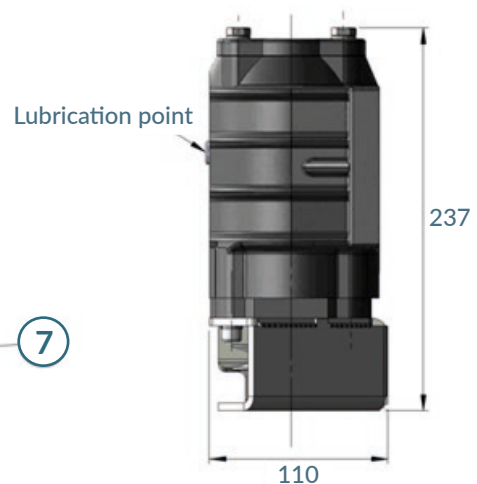

\* The assembly of the components

should be performed with threadlockers in its fixation

NO.	DESCRIPTION	QTY.	CODE
CJ-3	Wheel Kit Assembly	1	29114380
D01	Base	1	N/A
D02	Arm	1	N/A
D03	Shaft	1	N/A
D04	Wheel + Spacer	2	N/A
D05	Bushing	2	N/A
D06	Pin	1	N/A
D07	Bolt	4	N/A
D08	Washer	4	N/A
D09	Washer	3	N/A
D10	Rubber	1	N/A
D11	Bolt	1	N/A
D12	Washer	1	N/A
D13	Pin	2	N/A
D14	Hex nut	2	N/A
D15	Grease Cover	1	N/A
D16	Washer	1	N/A

N/A = Item will not be sold separately

IMAGE E

\* LUBRICATE: OIL 20W50 (50ml)

\* Use threadlockers in fixing these components

NO.	DESCRIPTION	QTY.	CODE
CJ-4	Eccentric Assembly	1	N/A
E01	Housing	1	29114381
E02	Shaft	1	29114382
E03	Bearing	2	N/A
E04	Cover With Hole	1	29114383
E05	Cover	1	29114384
E06	Pulley	1	29114385
E07	Protector	1	29114386
E08	Gasket	1	29114387
E09	Bottom protection	1	29114388
E10	Oil Seal	1	N/A
E11	Spacer (0,1mm)	1	29114389
E12	Spacer (0,2mm)	1	29114390