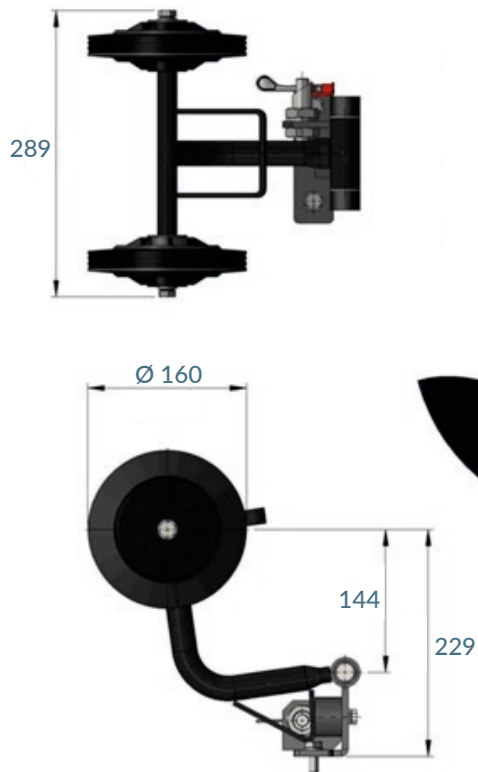

MENEGOTTI PARTS LIST  
VIBRATORY COMPACTOR  
MPC 80

Illustrative Image.

**MENEGOTTI**  
NORTH AMERICA 

\* Regulate engine using tachometer

\* RPM 3600-3630

NO.	DESCRIPTION	QTY.	CODE	NO.	DESCRIPTION	QTY.	CODE
A01	Painted Console	1	29114365	A21	Bolt	4	N/A
A02	Engine Protection	1	29114366	A22	Washer	4	N/A
A03	Engine	1	N/A	A23	Washer	6	N/A
A04	Eccentric	1	N/A	A24	Washer	1	N/A
A05	Pulley Protection	1	29114368	A25	Bolt	4	N/A
A06	Clutch	1	29110048	A26	Nut	4	N/A
A07	Spacer	2	29114369	A27	Washer	4	N/A
A08	Washer	6	N/A	A28	Bolt	2	N/A
A09	Bolt	1	N/A	A29	Washer	2	N/A
A10	Key	1	N/A	A30	Bolt	2	N/A
A11	Handle Assembly	1	29114370	A31	Rubber	2	29114371
A12	Bolt	4	N/A	A32	Washer	2	N/A
A13	Washer	4	N/A	A33	Nut	2	N/A
A14	Rubber	4	29111879	A34	V-Belt	1	N/A
A15	Nut	4	N/A	A35	Bolt	2	N/A
A16	Washer	4	N/A	A36	Base Plate	1	29114372
A17	Washer	4	N/A	A37	Sprinkler	1	29114373
A18	Washer	8	N/A	A38	Wheel Kit	1	29114380
A19	Nut	4	N/A	A39	Baffle	1	29114367
A20	Bolt	1	N/A	A40	Oil Drainer	1	29114374
				A41	Polyurethane Blanket	1	29116604

N/A = Item will not be sold separately

IMAGE C

NO.	DESCRIPTION	QTY.	CODE
CJ-2	Handle Assembly with the bushings	1	29114370
C01	Handle	1	N/A
C02	Bushing	2	N/A

N/A = Item will not be sold separately

IMAGE D

\* The assembly of the components

should be performed with threadlockers in its fixation

NO.	DESCRIPTION	QTY.	CODE
CJ-3	Wheel Kit Assembly	1	29114380
D01	Base	1	N/A
D02	Arm	1	N/A
D03	Shaft	1	N/A
D04	Wheel + Spacer	2	N/A
D05	Bushing	2	N/A
D06	Pin	1	N/A
D07	Bolt	4	N/A
D08	Washer	4	N/A
D09	Washer	3	N/A
D10	Rubber	1	N/A
D11	Bolt	1	N/A
D12	Washer	1	N/A
D13	Pin	2	N/A
D14	Hex nut	2	N/A
D15	Grease Cover	1	N/A
D16	Washer	1	N/A