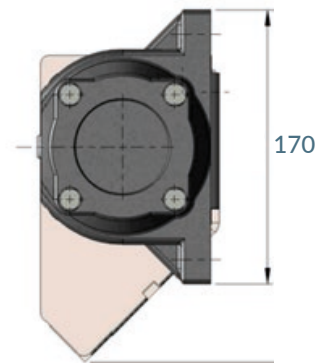

\* The assembly of the components

should be performed with threadlockers in its fixation

NO.	DESCRIPTION	QTY.	CODE
CJ-3	Wheel Kit Assembly	1	29114380
D01	Base	1	N/A
D02	Arm	1	N/A
D03	Shaft	1	N/A
D04	Wheel + Spacer	2	N/A
D05	Bushing	2	N/A
D06	Pin	1	N/A
D07	Bolt	4	N/A
D08	Washer	4	N/A
D09	Washer	3	N/A
D10	Rubber	1	N/A
D11	Bolt	1	N/A
D12	Washer	1	N/A
D13	Pin	2	N/A
D14	Hex nut	2	N/A
D15	Grease Cover	1	N/A
D16	Washer	1	N/A

N/A = Item will not be sold separately

IMAGE E

\* LUBRICATE: OIL 20W50 (50ml)

\* Use threadlockers in fixing these components

NO.	DESCRIPTION	QTY.	CODE
CJ-4	Eccentric Assembly	1	N/A
E01	Housing	1	29114381
E02	Shaft	1	29114382
E03	Bearing	2	N/A
E04	Cover With Hole	1	29114383
E05	Cover	1	29114384
E06	Pulley	1	29114385
E07	Protector	1	29114386
E08	Gasket	1	29114387
E09	Bottom protection	1	29114388
E10	Oil Seal	1	N/A
E11	Spacer (0,1mm)	1	29114389
E12	Spacer (0,2mm)	1	29114390