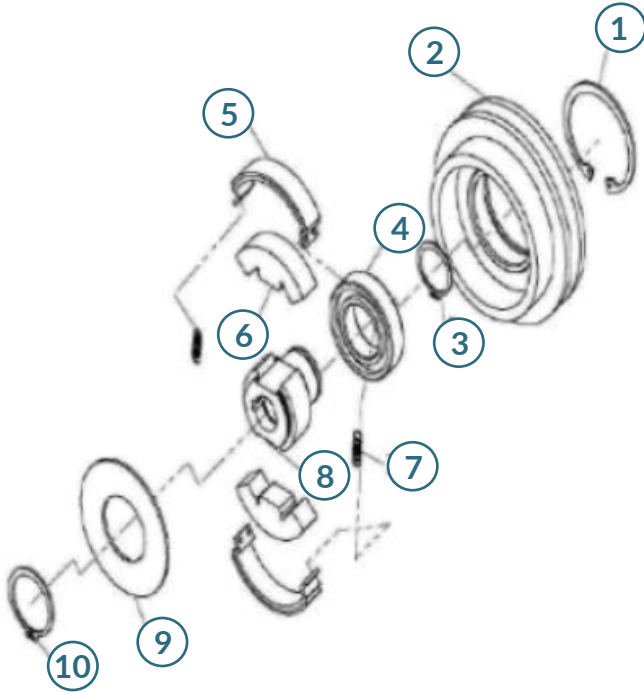

\* The assembly of the components

should be performed with threadlockers in its fixation

NO.	DESCRIPTION	QTY.	CODE
CJ-3	Wheel Kit Assembly	1	29114380
D01	Base	1	N/A
D02	Arm	1	N/A
D03	Shaft	1	N/A
D04	Wheel + Spacer	2	N/A
D05	Bushing	2	N/A
D06	Pin	1	N/A
D07	Bolt	4	N/A
D08	Washer	4	N/A
D09	Washer	3	N/A
D10	Rubber	1	N/A
D11	Bolt	1	N/A
D12	Washer	1	N/A
D13	Pin	2	N/A
D14	Hex nut	2	N/A
D15	Grease Cover	1	N/A
D16	Washer	1	N/A

N/A = Item will not be sold separately

IMAGE E

\* LUBRICATE: OIL 20W50 (50ml)

\* Use threadlockers in fixing these components

NO.	DESCRIPTION	QTY.	CODE
CJ-4	Eccentric Assembly	1	N/A
E01	Housing	1	29114381
E02	Shaft	1	29114382
E03	Bearing	2	N/A
E04	Cover With Hole	1	29114383
E05	Cover	1	29114384
E06	Pulley	1	29114385
E07	Protector	1	29114386
E08	Gasket	1	29114387
E09	Bottom protection	1	29114388
E10	Oil Seal	1	N/A
E11	Spacer (0,1mm)	1	29114389
E12	Spacer (0,2mm)	1	29114390

NO.	DESCRIPTION	QTY.	CODE
E13	Spacer (0,5mm)	1	29114391
E14	Oil Plug + Copper washer	1	29114392
E15	Bolt	2	N/A
E16	Washer	2	N/A
E17	O-ring	1	N/A
E18	Washer	1	N/A
E19	Bolt	1	N/A
E20	Washer	1	N/A
E21	Bolt	4	N/A
E22	Washer	4	N/A
E23	Bolt	4	N/A
E24	Washer	4	N/A

N/A = Item will not be sold separately

IMAGE F

NO.	DESCRIPTION	QTY.	CODE
CJ-A06	Clutch Assembly	1	29110048
F01	Circlip	1	N/A
F02	Clutch Drum	1	N/A
F03	Circlip	1	N/A
F04	Bearing	1	N/A
F05	Clutch Shoe	2	29116015
F06	Clutch Counterweight	2	N/A
F07	Clutch Spring	4	29115841
F08	Clutch Hub	1	N/A
F09	Clutch Washer	1	N/A
F10	Circlip	1	N/A