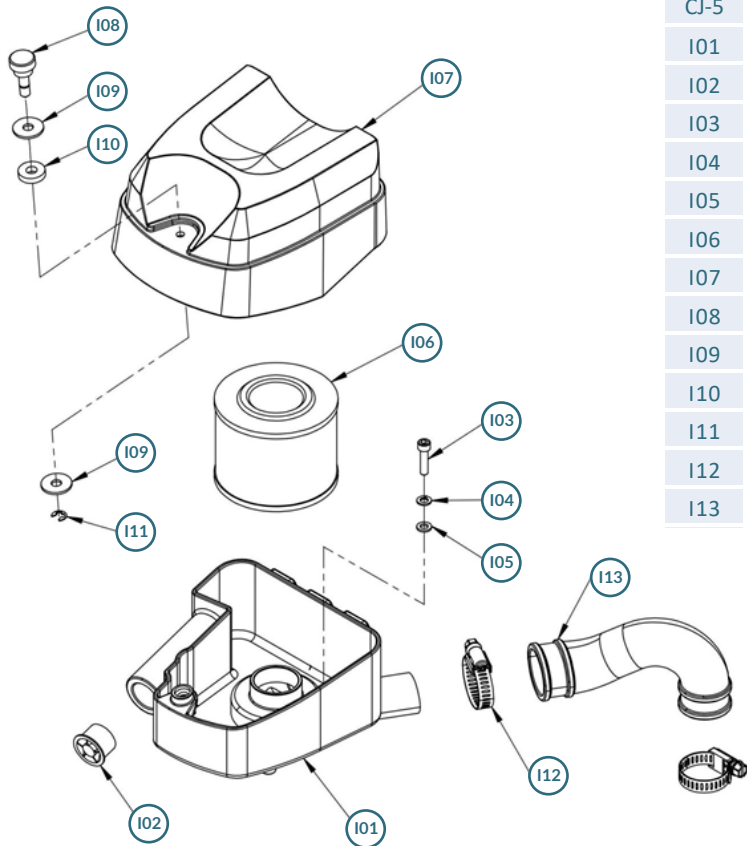

NO.	DESCRIPTION	QTY.	CODE
CJ-5	Air Filter Assembly, (1 to 13)	1	29115039
I01	Air Filter Base (Aluminum)	1	29114427
I02	Base Cap	1	29114428
I03	Bolt M6X25 (12.9) DIN912	4	21012869
I04	Spring Washer M6 DIN127 B	4	21030404
I05	Flat Washer M6 DIN125 A	4	21030691
I06	Filter Element (Ø100mm)	1	29114429
I07	Filter Cover	1	29114430
I08	Cover Handle	1	29114431
I09	Flat Washer M8X25X2 DIN 9021	2	21030675
I10	Washer	1	29114432
I11	Circlip for hole RA-6,0 DIN 6799	1	21060114
I12	Hoop (32-44 X 9mm)	2	29114433
I13	Intake Hose	1	29114434