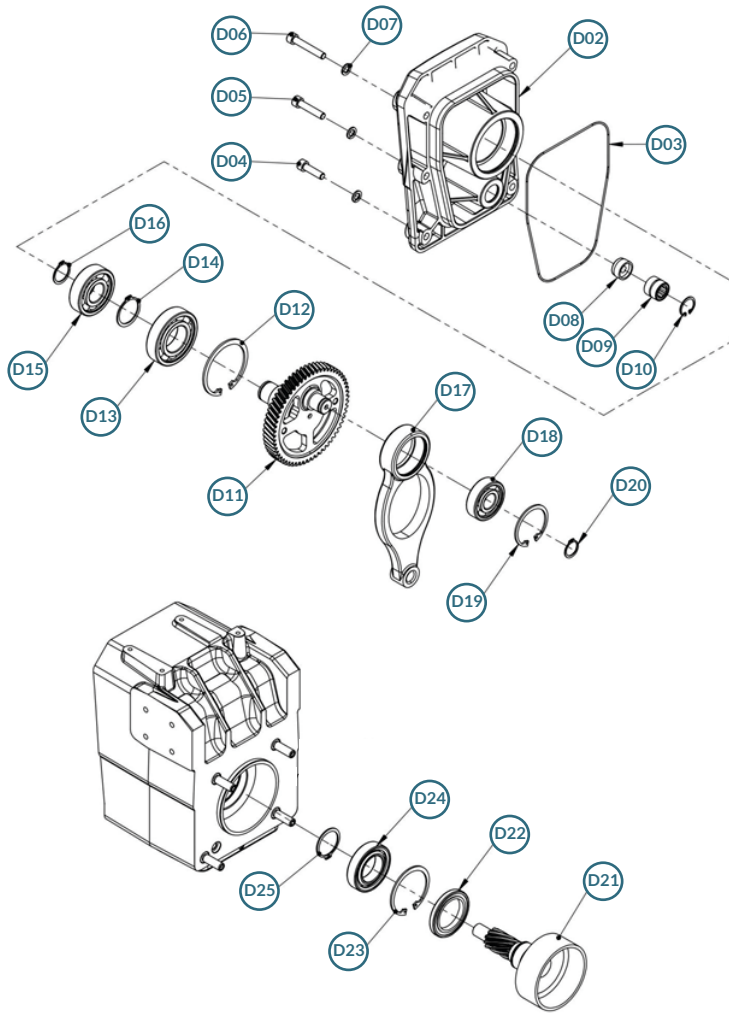

NO.	DESCRIPTION	QTY.	CODE
D01	Crankcase Assembly (1 to 25)	1	N/A
D02	Crankcase cover	1	29114414
D03	O'Ring 2mm (Crankcase cover)	1	29114415
D04	Bolt M8X30 (12.9) DIN 912	2	21011660
D05	Bolt M8X40 (12.9) DIN 912	2	21011727
D06	Bolt M8X50 (12.9) DIN 912	2	21011616
D07	Spring washer M8 DIN7980	6	21030505
D08	Bushing	1	29114416
D09	Needle bearing	1	29114417
D10	Circlip for hole I-24 DIN472	1	21012840
D11	Crank gear	1	29114418
D12	Circlip for hole I-72 DIN472	1	29110928
D13	Bearing 6207 C-3	1	29112662
D14	Circlip for hole E-35 DIN471	1	21060131
D15	Bearing 6305 C-3	1	29111127
D16	Circlip for hole E-25 DIN471	1	21060122
D17	Connecting rod	1	29114419
D18	Bearing 6304 C-3	1	29112663
D19	Circlip for hole I-52 DIN 472	1	21060246
D20	Circlip for hole E-20 DIN 471	1	21060118
D21	Clutch drum	1	29114420
D22	Retaining	1	29114421
D23	Circlip for hole I-62 DIN472	1	21060254
D24	Bearing 6007 C-3	1	29111118
D25	Circlip for hole E-35 DIN471	1	21060131