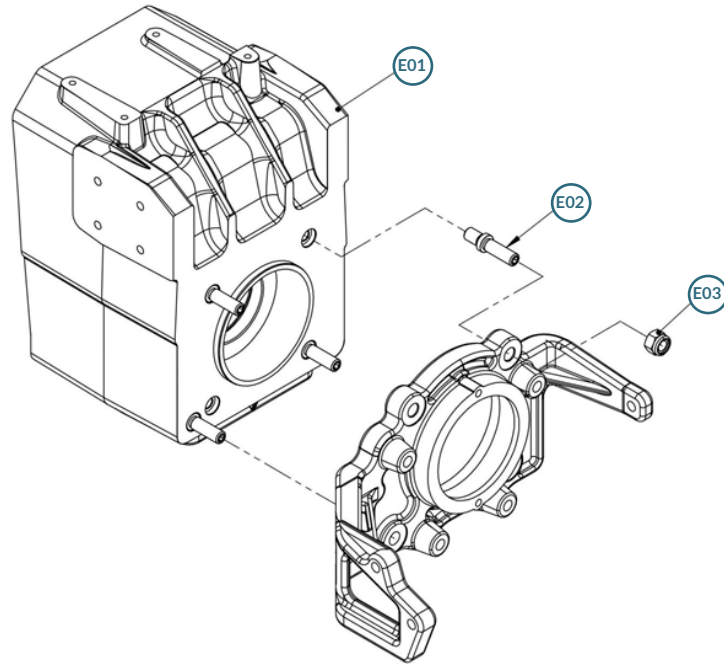

NO.	DESCRIPTION	QTY.	CODE
E01	Crankcase (1,2 and 3)	1	29114422
E02	Stud bolt	4	29115036
E03	Lock nut M10 DIN985	4	21021206