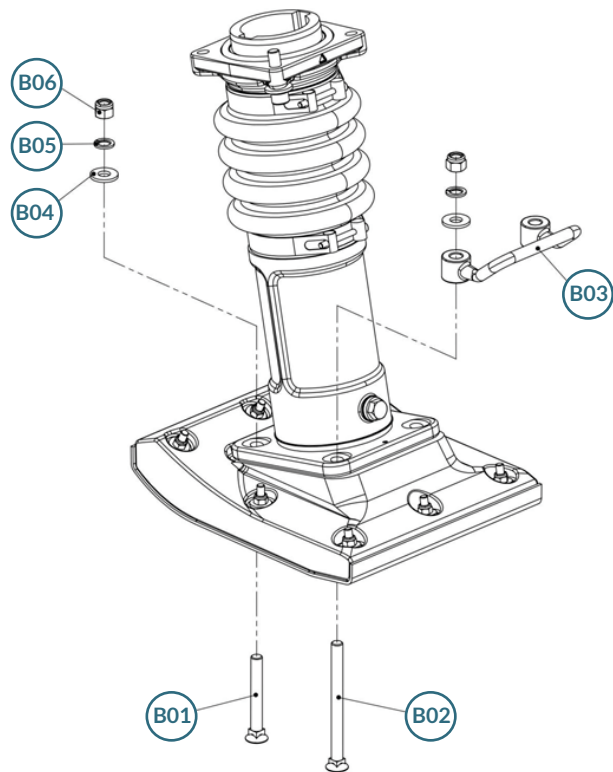

MENEGOTTI PARTS LIST
TAMPING RAMMER
RAM 65H

MENEGOTTI
NORTH AMERICA 

NO.	DESCRIPTION	QTY.	CODE
A01	Foot Assembly	1	29114394

NO.	DESCRIPTION	QTY.	CODE
B01	Bolt M12X95 DIN608	2	21010123
B02	Bolt M12X144 DIN608	2	21010122
B03	Lift handle	1	29114393
B04	Flat washer M13 DIN125 A	4	29110907
B05	Spring washer M12 DIN127 B	4	21030407
B06	Lock nut M12 DIN985	4	21021207

NO.	DESCRIPTION	QTY.	CODE
CJ-1	Guide cylinder Assembly (1 to 25)	1	N/A
C01	Cover gasket	1	29114395
C02	Spring cylinder	1	29114396
C03	Gasket	1	29114397
C04	Protection sleeve	1	29114398
C05	Copper ring (21x26x1,5)	1	29114399
C06	Oil plug	1	29114400
C07	Piston rod	1	29114401
C08	Stopper, Lower	1	29114402
C09	Inner Spring	2	29114403
C10	Outer spring	2	29114404
C11	Foot plate	1	29114405
C12	Spring washer M8 DIN 127 B	6	21030405
C13	Hexagonal bolt M8X40 (8.8) - DIN933	6	29112679
C14	Bellow hoop	2	29114406
C15	Bellow	1	29114407
C16	Guide cylinder	1	29114408
C17	Flat washer M13 DIN125 A	4	29110907
C18	Spring washer M12 DIN7980	4	21030607
C19	Bolt M12X45 (12.9) - DIN 912	4	21011637
C20	O'Ring 2346	1	29114409
C21	Spring washer M12 (13X29X3) DIN6796	1	21030333
C22	Piston	1	29114410
C23	Piston bolt	1	29114411
C24	Piston pin	1	29114412
C25	Piston bushing	2	29114413