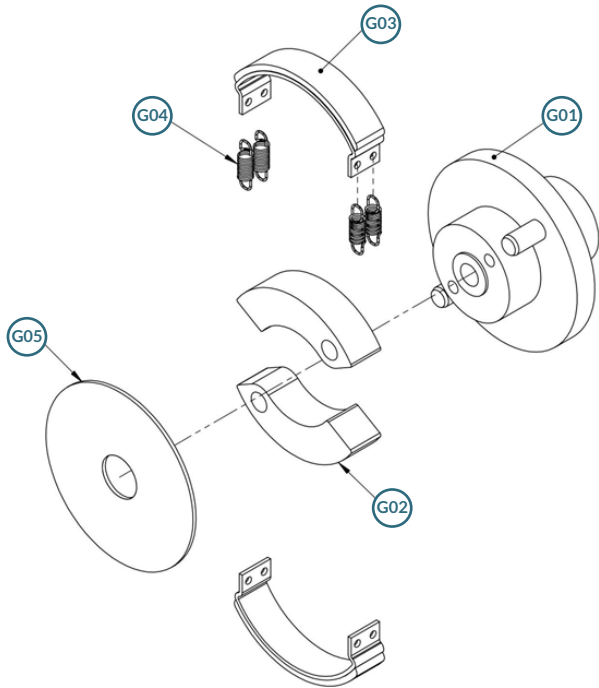

NO.	DESCRIPTION	QTY.	CODE
CJ-3	Tapered Shaft Clutch, Assembly (1 to 5)	1	29114426
G01	Clutch Hub	1	29115108
G02	Clutch Counterweight	2	29115043
G03	Clutch Shoe	2	29115840
G04	Clutch Spring	4	29115841
G05	Clutch Washer	1	29115040