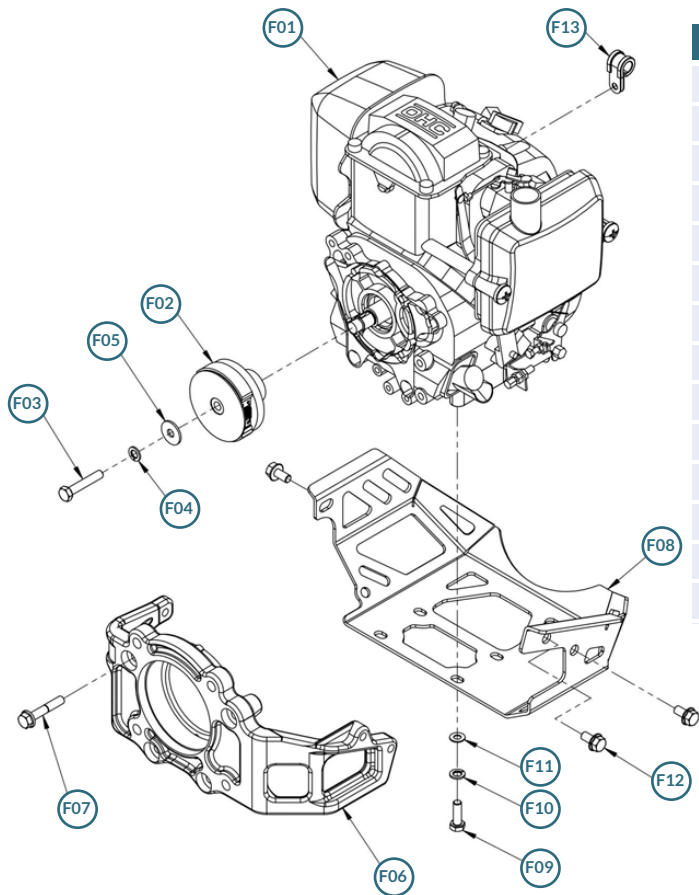

NO.	DESCRIPTION	QTY.	CODE
CJ-1	Guide cylinder Assembly (1 to 25)	1	N/A
C01	Cover gasket	1	29114395
C02	Spring cylinder	1	29114396
C03	Gasket	1	29114397
C04	Protection sleeve	1	29114398
C05	Copper ring (21x26x1,5)	1	29114399
C06	Oil plug	1	29114400
C07	Piston rod	1	29114401
C08	Stopper, Lower	1	29114402
C09	Inner Spring	2	29114403
C10	Outer spring	2	29114404
C11	Foot plate	1	29114405
C12	Spring washer M8 DIN 127 B	6	21030405
C13	Hexagonal bolt M8X40 (8.8) - DIN933	6	29112679
C14	Bellow hoop	2	29114406
C15	Bellow	1	29114407
C16	Guide cylinder	1	29114408
C17	Flat washer M13 DIN125 A	4	29110907
C18	Spring washer M12 DIN7980	4	21030607
C19	Bolt M12X45 (12.9) - DIN 912	4	21011637
C20	O'Ring 2346	1	29114409
C21	Spring washer M12 (13X29X3) DIN6796	1	21030333
C22	Piston	1	29114410
C23	Piston bolt	1	29114411
C24	Piston pin	1	29114412
C25	Piston bushing	2	29114413

NO.	DESCRIPTION	QTY.	CODE
E01	Crankcase (1,2 and 3)	1	29114422
E02	Stud bolt	4	29115036
E03	Lock nut M10 DIN985	4	21021206

NO.	DESCRIPTION	QTY.	CODE
CJ-2	Engine Assembly	1	N/A
F01	Honda Engine 4HP GXR120 KRWF	1	N/A
F02	Parallel Shaft Clutch (keyed), Assembly	1	N/A
F03	Hexagonal Bolt M8X45 (8.8) DIN933 (Tapered shaft)	1	21012837
F04	Spring Washer M8 DIN127 B (Tapered shaft)	1	21030405
F05	Flat Washer M8X25X2 DIN 9021 (Tapered shaft)	1	21030675
F06	Flange for Honda Engine GXR-120 (SRV550-2) - V2	1	29114423
F07	Flanged Hexagon Bolt M8X45 (8.8) DIN6921	4	21012854
F08	Protection for Honda Engine GXR120 (SRV550-2) – V2	1	29114424
F09	Hexagonal bolt M8X25 (8.8) DIN933	4	21012810
F10	Spring washer M8 DIN127 B	4	21030405
F11	Flat washer M8,4 DIN125 A	4	21030719
F12	Flanged Hexagon Bolt M8X16 (8.8) DIN 6921	3	21013037
F13	Rubberized hoop (Ø10mm)	1	29114425