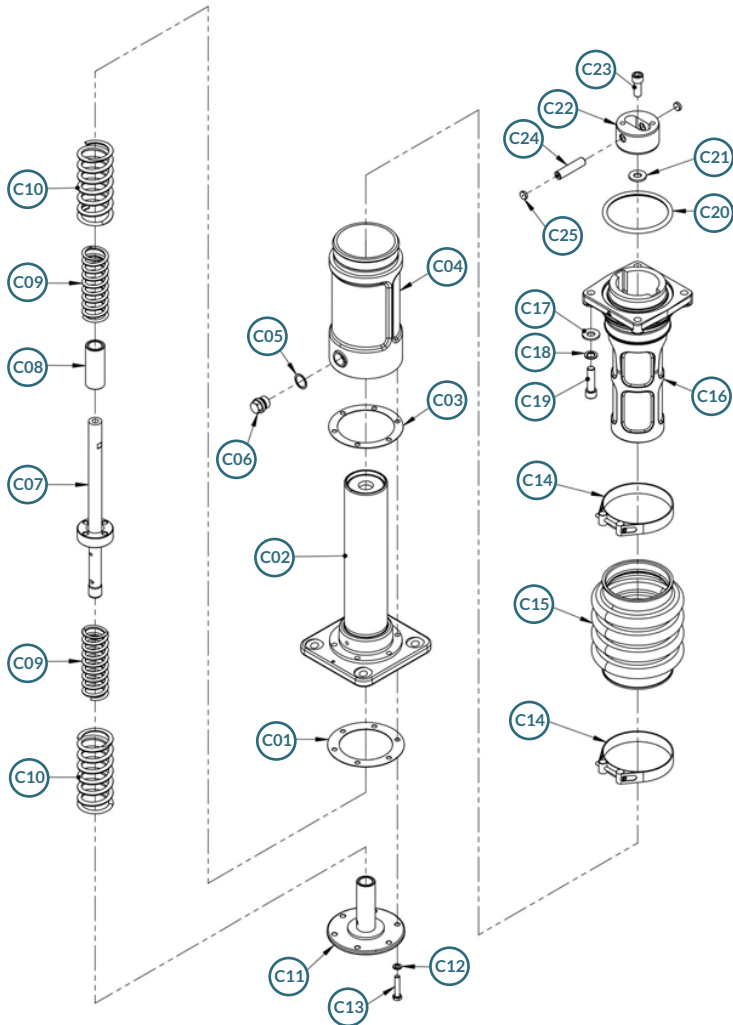

MENEGOTTI PARTS LIST
TAMPING RAMMER
RAM 65H

MENEGOTTI
NORTH AMERICA 

NO.	DESCRIPTION	QTY.	CODE
A01	Foot Assembly	1	29114394

NO.	DESCRIPTION	QTY.	CODE
B01	Bolt M12X95 DIN608	2	21010123
B02	Bolt M12X144 DIN608	2	21010122
B03	Lift handle	1	29114393
B04	Flat washer M13 DIN125 A	4	29110907
B05	Spring washer M12 DIN127 B	4	21030407
B06	Lock nut M12 DIN985	4	21021207

NO.	DESCRIPTION	QTY.	CODE
CJ-1	Guide cylinder Assembly (1 to 25)	1	N/A
C01	Cover gasket	1	29114395
C02	Spring cylinder	1	29114396
C03	Gasket	1	29114397
C04	Protection sleeve	1	29114398
C05	Copper ring (21x26x1,5)	1	29114399
C06	Oil plug	1	29114400
C07	Piston rod	1	29114401
C08	Stopper, Lower	1	29114402
C09	Inner Spring	2	29114403
C10	Outer spring	2	29114404
C11	Foot plate	1	29114405
C12	Spring washer M8 DIN 127 B	6	21030405
C13	Hexagonal bolt M8X40 (8.8) - DIN933	6	29112679
C14	Bellow hoop	2	29114406
C15	Bellow	1	29114407
C16	Guide cylinder	1	29114408
C17	Flat washer M13 DIN125 A	4	29110907
C18	Spring washer M12 DIN7980	4	21030607
C19	Bolt M12X45 (12.9) - DIN 912	4	21011637
C20	O'Ring 2346	1	29114409
C21	Spring washer M12 (13X29X3) DIN6796	1	21030333
C22	Piston	1	29114410
C23	Piston bolt	1	29114411
C24	Piston pin	1	29114412
C25	Piston bushing	2	29114413