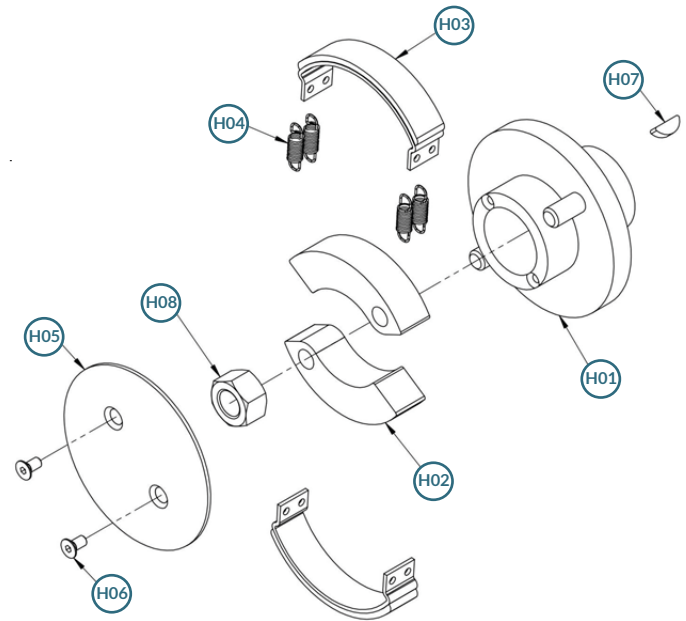

NO.	DESCRIPTION	QTY.	CODE
E01	Crankcase (1,2 and 3)	1	29114422
E02	Stud bolt	4	29115036
E03	Lock nut M10 DIN985	4	21021206

NO.	DESCRIPTION	QTY.	CODE
CJ-2	Engine Assembly	1	N/A
F01	Honda Engine 4HP GXR120 KRWF	1	N/A
F02	Parallel Shaft Clutch (keyed), Assembly	1	N/A
F03	Hexagonal Bolt M8X45 (8.8) DIN933 (Tapered shaft)	1	21012837
F04	Spring Washer M8 DIN127 B (Tapered shaft)	1	21030405
F05	Flat Washer M8X25X2 DIN 9021 (Tapered shaft)	1	21030675
F06	Flange for Honda Engine GXR-120 (SRV550-2) - V2	1	29114423
F07	Flanged Hexagon Bolt M8X45 (8.8) DIN6921	4	21012854
F08	Protection for Honda Engine GXR120 (SRV550-2) – V2	1	29114424
F09	Hexagonal bolt M8X25 (8.8) DIN933	4	21012810
F10	Spring washer M8 DIN127 B	4	21030405
F11	Flat washer M8,4 DIN125 A	4	21030719
F12	Flanged Hexagon Bolt M8X16 (8.8) DIN 6921	3	21013037
F13	Rubberized hoop (Ø10mm)	1	29114425

N/A = Item will not be sold separately

NO.	DESCRIPTION	QTY.	CODE
CJ-3	Tapered Shaft Clutch, Assembly (1 to 5)	1	29114426
G01	Clutch Hub	1	29115108
G02	Clutch Counterweight	2	29115043
G03	Clutch Shoe	2	29115840
G04	Clutch Spring	4	29115841
G05	Clutch Washer	1	29115040

NO.	DESCRIPTION	QTY.	CODE
CJ-4	Parallel Shaft Clutch (keyed) - (1 to 6)	1	29115109
H01	Clutch Hub	1	N/A
H02	Clutch Counterweight	2	N/A
H03	Clutch Shoe	2	N/A
H04	Clutch Spring	4	N/A
H05	Clutch Washer	1	N/A
H06	Flat head bolt M4X8 DIN 7991	2	N/A
H07	Woodruff key 4X5 (Not included in set)	1	N/A
H08	Nut M12X1,25 DIN 934 (Not included in set)	1	N/A