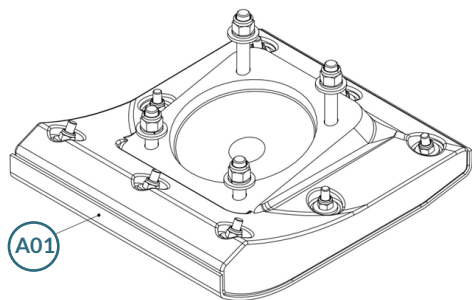

MENEGOTTI PARTS LIST
TAMPING RAMMER
RAM 65H

MENEGOTTI
NORTH AMERICA 

NO.	DESCRIPTION	QTY.	CODE
A01	Foot Assembly	1	29114394

NO.	DESCRIPTION	QTY.	CODE
B01	Bolt M12X95 DIN608	2	21010123
B02	Bolt M12X144 DIN608	2	21010122
B03	Lift handle	1	29114393
B04	Flat washer M13 DIN125 A	4	29110907
B05	Spring washer M12 DIN127 B	4	21030407
B06	Lock nut M12 DIN985	4	21021207

NO.	DESCRIPTION	QTY.	CODE
CJ-1	Guide cylinder Assembly (1 to 25)	1	N/A
C01	Cover gasket	1	29114395
C02	Spring cylinder	1	29114396
C03	Gasket	1	29114397
C04	Protection sleeve	1	29114398
C05	Copper ring (21x26x1,5)	1	29114399
C06	Oil plug	1	29114400
C07	Piston rod	1	29114401
C08	Stopper, Lower	1	29114402
C09	Inner Spring	2	29114403
C10	Outer spring	2	29114404
C11	Foot plate	1	29114405
C12	Spring washer M8 DIN 127 B	6	21030405
C13	Hexagonal bolt M8X40 (8.8) - DIN933	6	29112679
C14	Bellow hoop	2	29114406
C15	Bellow	1	29114407
C16	Guide cylinder	1	29114408
C17	Flat washer M13 DIN125 A	4	29110907
C18	Spring washer M12 DIN7980	4	21030607
C19	Bolt M12X45 (12.9) - DIN 912	4	21011637
C20	O'Ring 2346	1	29114409
C21	Spring washer M12 (13X29X3) DIN6796	1	21030333
C22	Piston	1	29114410
C23	Piston bolt	1	29114411
C24	Piston pin	1	29114412
C25	Piston bushing	2	29114413