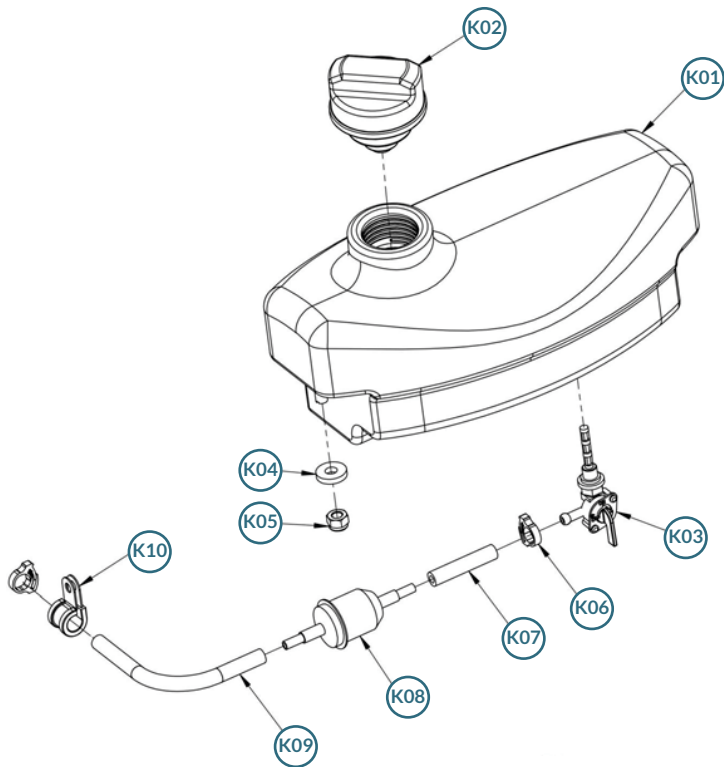

NO.	DESCRIPTION	QTY.	CODE
K01	Fuel Tank, Assembly (1 to 5)	1	29114447
K02	Fuel Tank Cap	1	N/A
K03	Fuel Valve	1	29115797
K04	Flat Washer M8,4 DIN7349 - (21X4)	2	21030660
K05	Lock Nut M8 DIN985	2	21021205
K06	Hoop (9,3 – 10,3mm)	2	29114448
K07	Fuel hose (50mm)	1	29115037
K08	Fuel Filter	1	29114449
K09	Fuel hose (280mm)	1	29115038
K10	Rubberized hoop (Ø10mm)	1	29114425

N/A = Item will not be sold separately